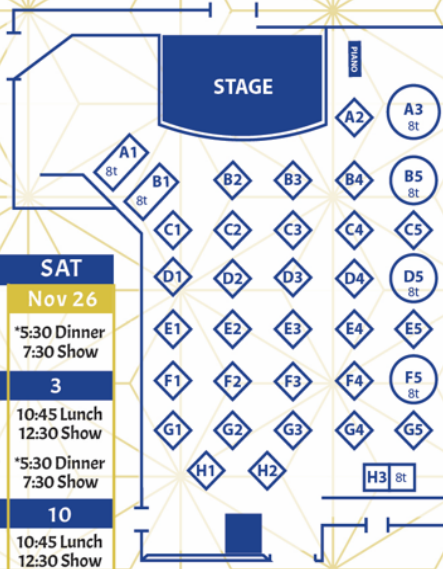

# A Very "Bayberry" Christmas

A Musical Comedy by Patti Hynes-McCarthy

*Tickets go on sale  
Monday, August 1  
at 9:00am!*

*Order online  
majesticoaksgolfclub.com  
or call  
763-755-2140*

SUN	MON	TUE	WED	THU	FRI	SAT
* Friday & Saturday evening showtimes are now 5:30 dinner, 7:30 show						Nov 26 *5:30 Dinner 7:30 Show
27	28	29	30	Dec 1	2	3
10:45 Lunch 12:30 Show 4:30 Dinner 6:30 Show		5:30 Dinner 7:30 Show	10:45 Lunch 12:30 Show 5:30 Dinner 7:30 Show	5:30 Dinner 7:30 Show	*5:30 Dinner 7:30 Show	10:45 Lunch 12:30 Show *5:30 Dinner 7:30 Show
4	5	6	7	8	9	10
10:45 Lunch 12:30 Show 4:30 Dinner 6:30 Show		5:30 Dinner 7:30 Show	10:45 Lunch 12:30 Show 5:30 Dinner 7:30 Show	5:30 Dinner 7:30 Show	*5:30 Dinner 7:30 Show	10:45 Lunch 12:30 Show *5:30 Dinner 7:30 Show
11	12	13	14	15	16	17
10:45 Lunch 12:30 Show 4:30 Dinner 6:30 Show		5:30 Dinner 7:30 Show	10:45 Lunch 12:30 Show 5:30 Dinner 7:30 Show	5:30 Dinner 7:30 Show	*5:30 Dinner 7:30 Show	*5:30 Dinner 7:30 Show
18	19	20	21	22	23	24
10:45 Lunch 12:30 Show 4:30 Dinner 6:30 Show		5:30 Dinner 7:30 Show	10:45 Lunch 12:30 Show 5:30 Dinner 7:30 Show	5:30 Dinner 7:30 Show	No Show	No Show
25	26	27	28	29	30	31
No Show	No Show	No Show	10:45 Lunch 12:30 Show 5:30 Dinner 7:30 Show	5:30 Dinner 7:30 Show	*5:30 Dinner 7:30 Show	10:45 Lunch 12:30 Show *5:30 Dinner 7:30 Show

Day of Week	Meal Seating	Show Time	Regular Price
Sunday Evenings	4:30 pm	6:30 pm	\$63 <sup>95</sup> + tax
Monday - Thursday Evenings	5:30 pm	7:30 pm	\$58 <sup>95</sup> + tax
Friday - Saturday Evenings	5:30 pm	7:30 pm	\$63 <sup>95</sup> + tax
All Matinees	10:45 am	12:30 pm	\$53 <sup>95</sup> + tax

Children's (6-12) ticket price: \$29.95 + tax  
 Dinner Theatre, in general, is not recommended for children under 6.  
 New Years Eve matinee ticket price: \$53.95 + tax  
 New Years Eve ticket price: \$63.95 + tax

Masks may be required to be worn when not eating or drinking if the status of Covid at the time of the show warrants.